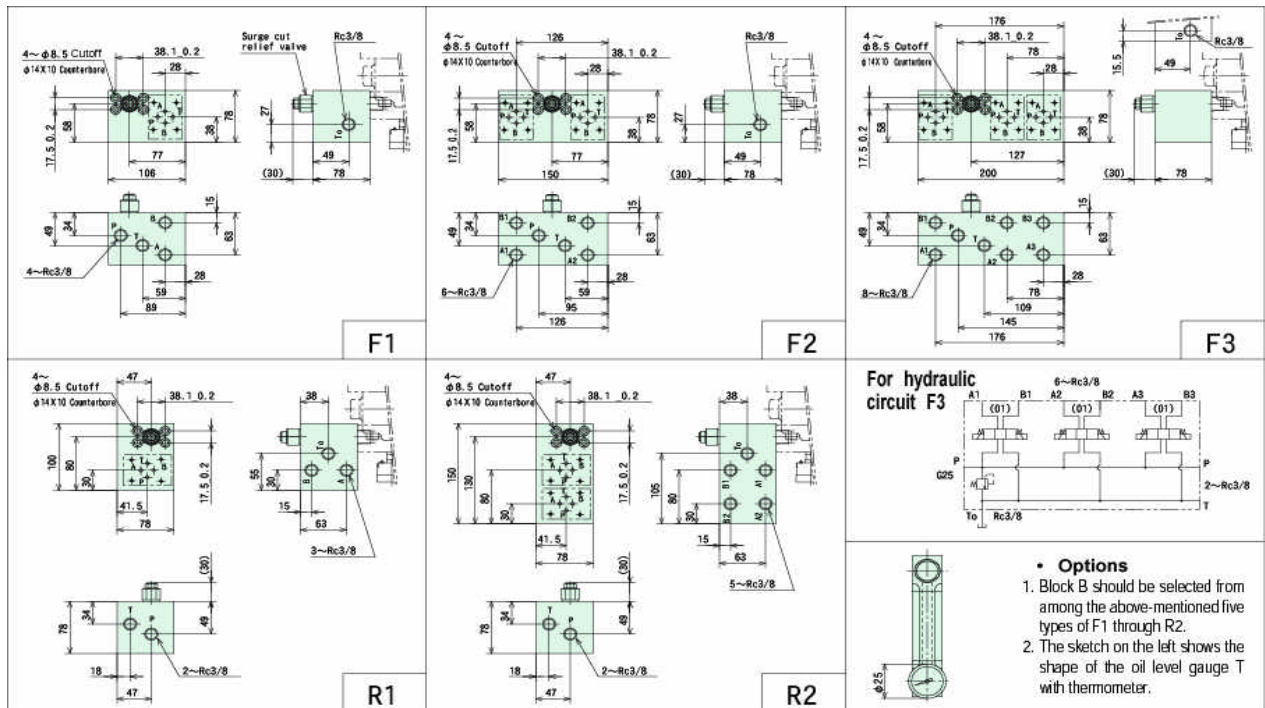

NACHI

NACHI AMERICA INC.

NACHICCOII

Details of Options

Note: Adjustment of the surge cut relief valve is strictly prohibited.

NACHI AMERICA Inc.
17500 Twenty-Three Mile Road
Macomb, MI 48044
Phone: 800-622-4410
Fax: 586-226-5289