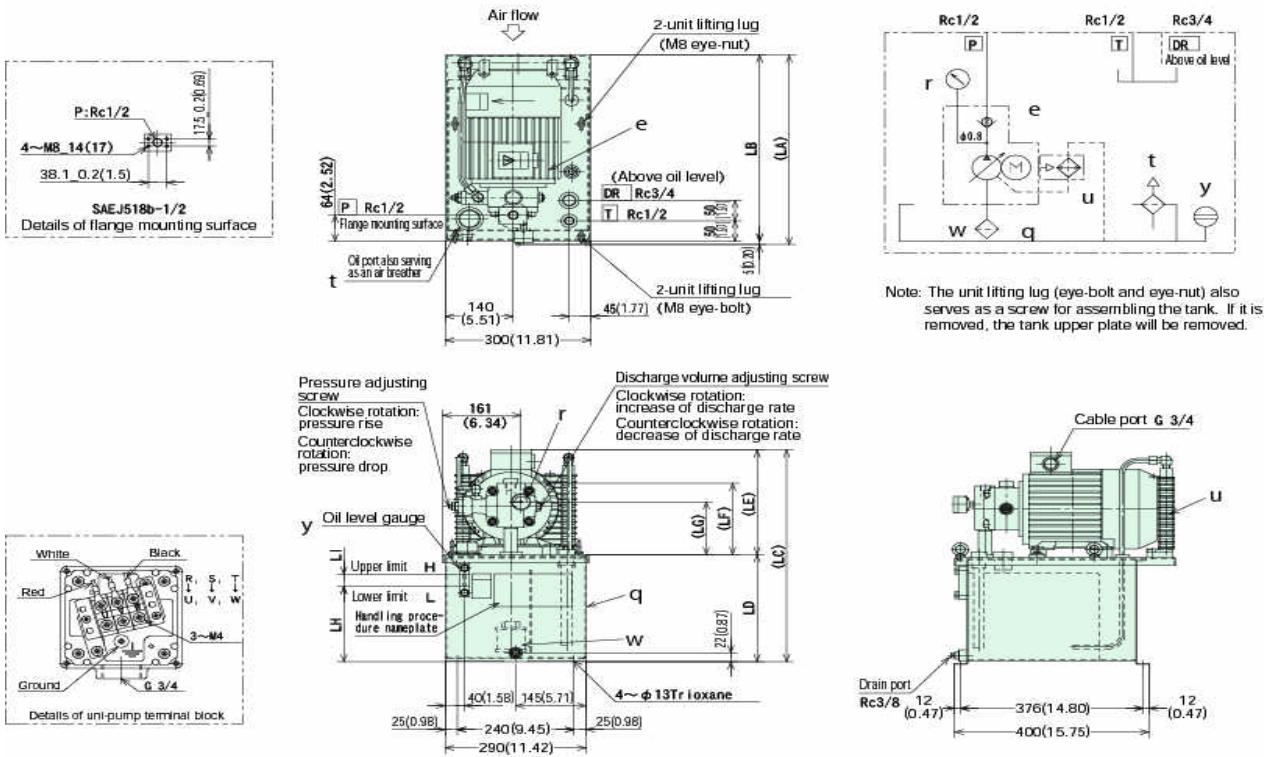

NACHI

NACHI AMERICA INC.

NACHICCOII

External View

Note: The unit lifting lug (eye-bolt and eye-nut) also serves as a screw for assembling the tank. If it is removed, the tank upper plate will be removed.

NACHI AMERICA Inc.
 17500 Twenty-Three Mile Road
 Macomb, MI 48044
 Phone: 800-622-4410
 Fax: 586-226-5289