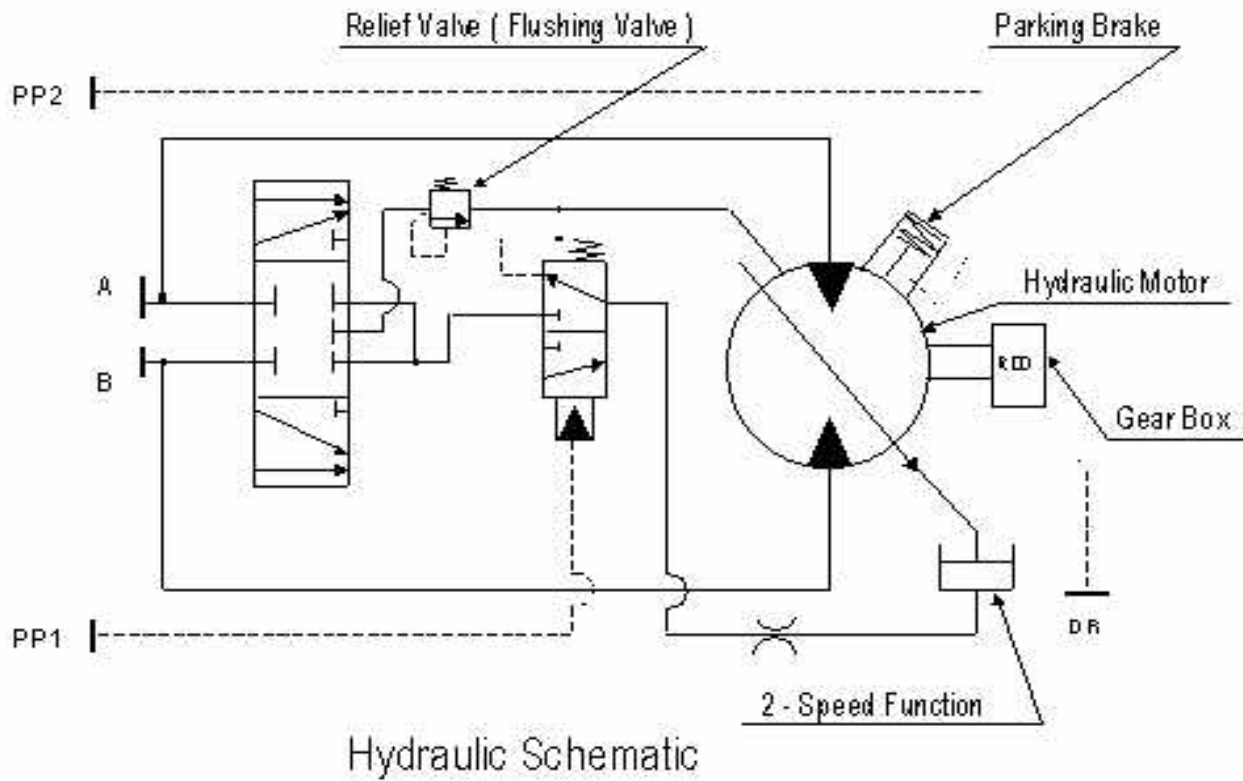

PB-200 / 400 Traction Motors

Drawing

NACHI AMERICA Inc.
17500 Twenty-Three Mile Road
Macomb, MI 48044
Phone: 800-622-4410
Fax: 586-226-5289