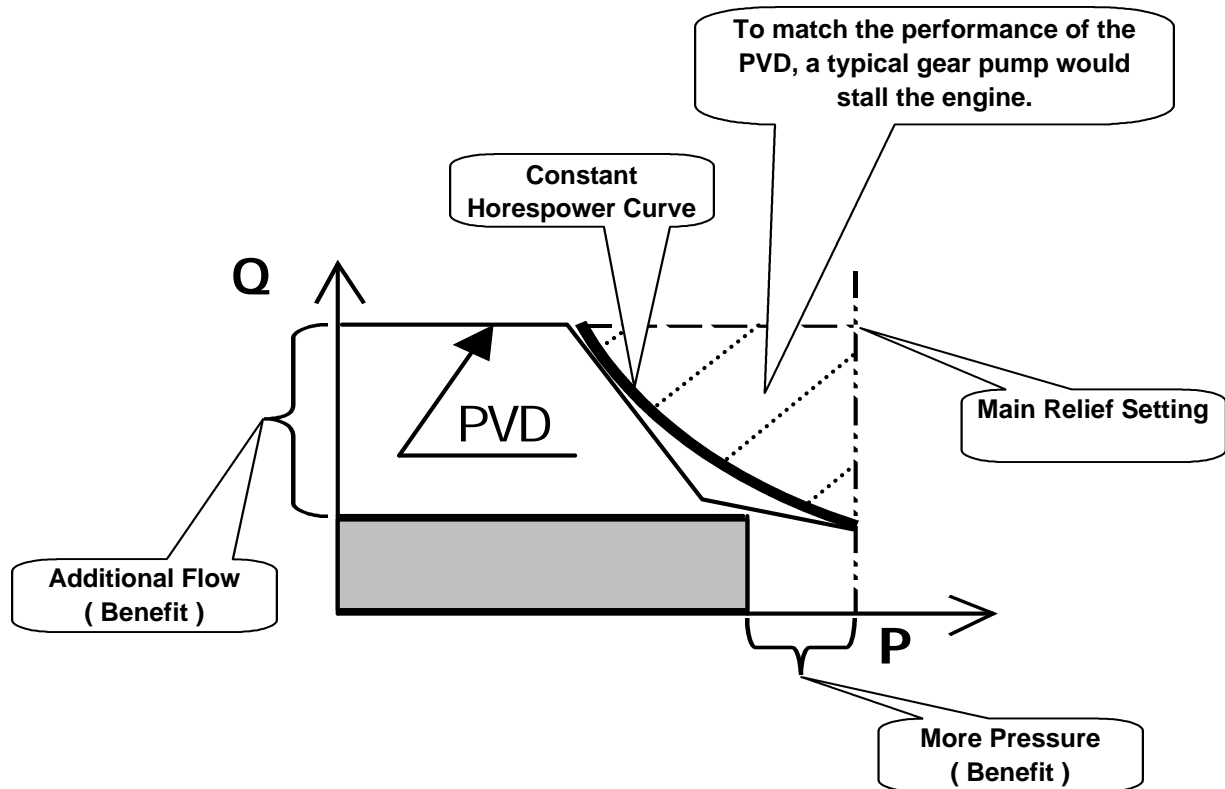

PVD Series Double Output Piston Pump

Principal of Operation

NACHI AMERICA Inc.
17500 Twenty-Three Mile Road
Macomb, MI 48044
Phone: 800-622-4410
Fax: 586-226-5289