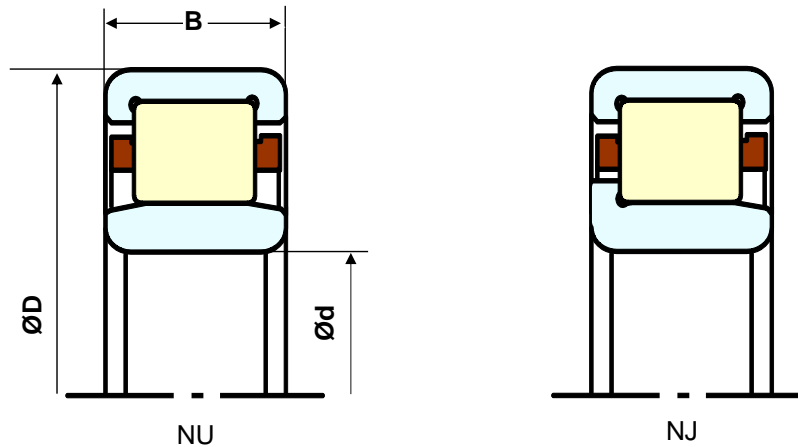

FOUR DIGIT CYLINDRICAL ROLLER BEARINGS

HIGH CAPACITY

Bearing No.	Boundary dimensions (mm)			Dynamic Load Rating Cr (N)	Static Load Rating Cor (N)	Limiting Speed (rpm)				
	Bore (Ød)	O.D. (ØD)	Width (B)			Grease	Oil			
NJ2309EG NU2309EG	45	100	36	137,000	153,000	6,000	7,200			
NJ2310EG NJ2310EG	50	110	40	163,000	187,000	5,400	6,500			
NJ2311EG NU2311EG	55	120	43	201,000	233,000	4,800	5,600			
NJ2312EG NU2312EG	60	130	46	222,000	262,000	4,300	5,300			
NJ2313EG NU2313EG	65	140	48	247,000	287,000	3,800	4,800			
NJ2314EG NU2314EG	70	150	51	274,000	325,000	3,600	4,500			
NJ2315EG NU2315EG	75	160	55	330,000	395,000	3,400	4,300			
NJ2317EG NU2317EG	85	180	60	390,000	485,000	3,000	3,600			
NJ2320EG NU2320EG	100	215	73	570,000	715,000	2,400	3,000			
NJ2322EG NU2322EG	110	240	80	670,000	880,000	2,200	2,800			

Offices

NACHI AMERICA, INC.
CORPORATE HEADQUARTERS
715 Pushville Road
Greenwood, Indiana 46143
Phone: 317-530-1001
Fax: 317-530-1011

WEST COAST OFFICE
12652 Alondra Boulevard
Cerritos, CA 90703
Phone: 800-548-3903
Fax: 562-802-2455

BEARING DIV. HEADQUARTERS
715 Pushville Road
Greenwood, Indiana 46143
Phone: 317-530-1002
Fax: 317-530-1012

ENGINEERING LABORATORY
NACHI TECHNICAL CENTER
715 Pushville Road
Greenwood, Indiana 46143
Phone: 317-530-1008
Fax: 317-530-1012

NACHI
NACHI AMERICA INC.

CATALOG NO. : NAB1203

July 2012
www.nachi.com